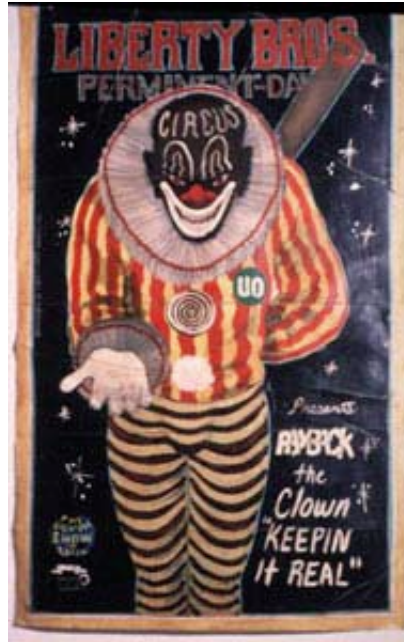

Michael Ray Charles
click on images for a larger size.

"Payback the Clown"
1996 - Acrylic and Oil Wash
60 in. x 36 in.

"The Deadly Parallel" - 1995
1995 - Acrylic, Oil Wash, and Stain
60 in. x 87 in.